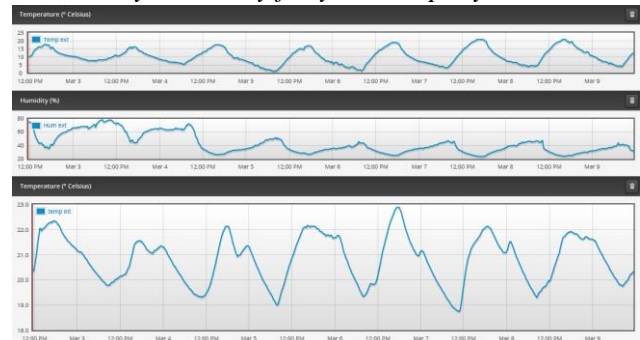

Smart Cities, Office and Homes

With the evolution of technology in the market have many devices that allow us to obtain constant sensor readings and store.

In all its variants, the important thing is that we have a control system in real time, allowing us to obtain a user response and to treat it properly. Also these reports can be a certification document of quality or traceability necessary for your company

The ability to intercommunicate those sensors using wireless/ethernet standard provides the ability to centralize these systems, regardless of location. If this advantage we add the ability to control systems or alarm notification, we will find true automation systems

Or combine several sensors on the same graph

Do not hesitate to consult your needs, surely find a practical solution that will fit your budget

These systems can record the data locally or remotely

TELDRIVE TELECOMUNICACIONES S.L.
www.teldrive.com info@teldrive.com

Telf:916659002 Fax: 916845699

Getafe- Madrid

Tablet or Mobile and add any of these devices the ability of supervision and control