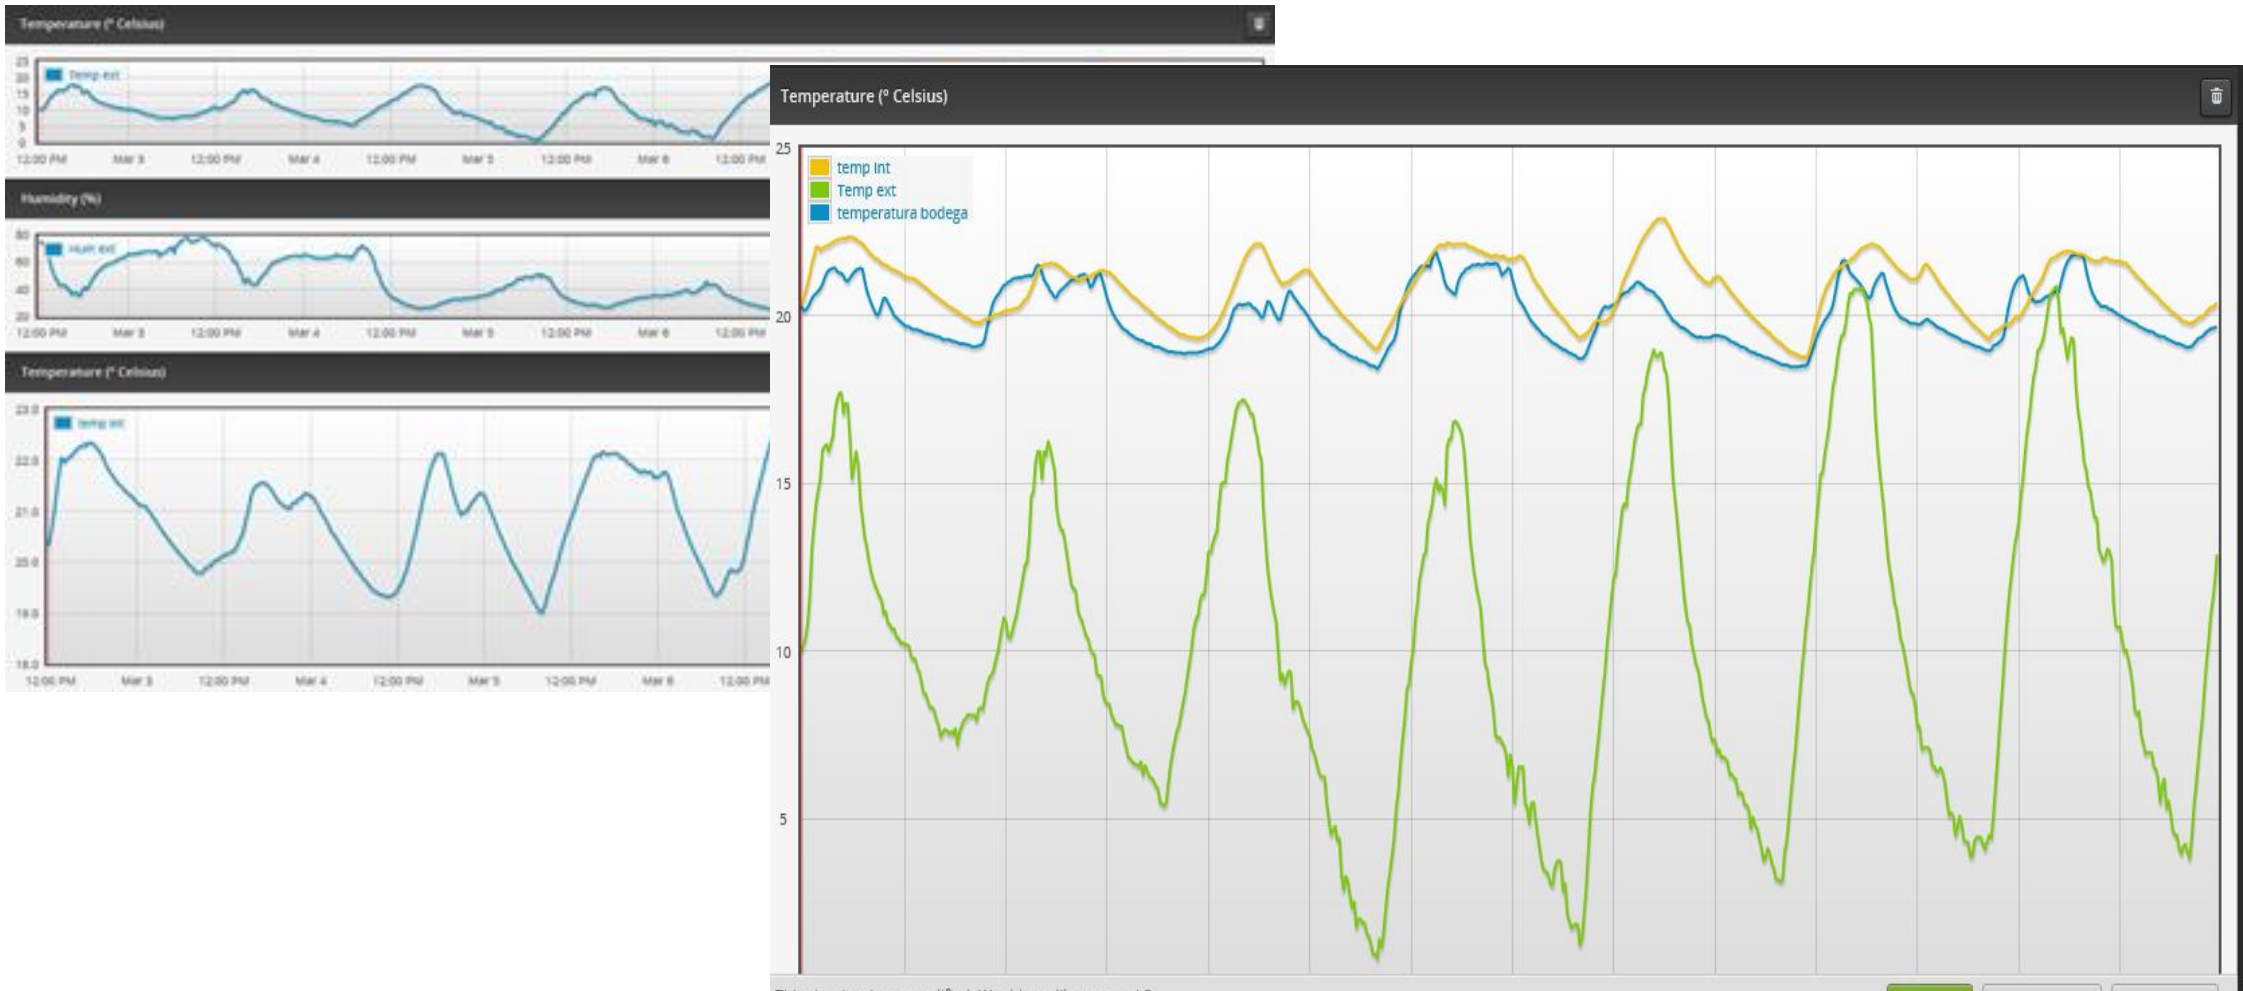

# Sensor topology

Using standard ethernet wifi is offered the possibility of centralizing the management, control and storage of these systems, regardless of location.

# Compare, report or track results

Whatever your need, you can obtain graphical results of monitoring and control systems