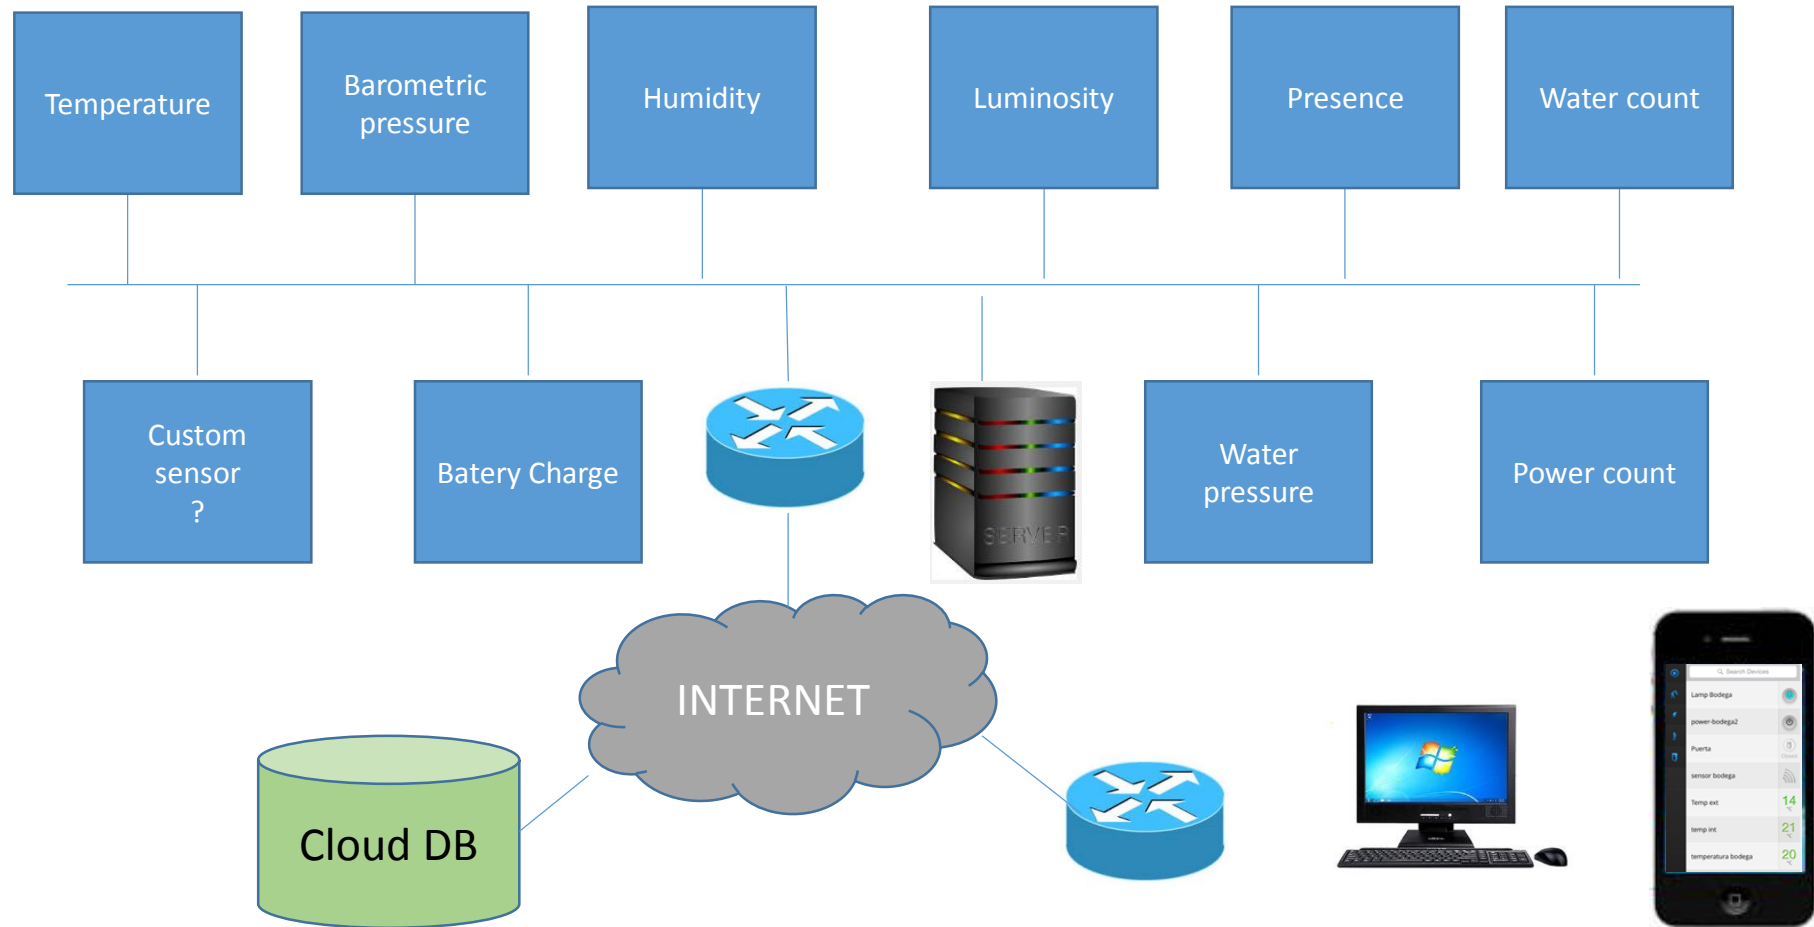

# Smart cities, offices, homes

With the evolution of technology in the market have many devices that allow us to obtain real-time sensor readings and store them.

# Sensor topology

Using standard ethernet wifi is offered the possibility of centralizing the management, control and storage of these systems, regardless of location.

# Remote Access & cloud storage

Remote access and remote cloud storage systems broaden the possibilities of these systems

# Compare, report or track results

Whatever your need, you can obtain graphical results of monitoring and control systems