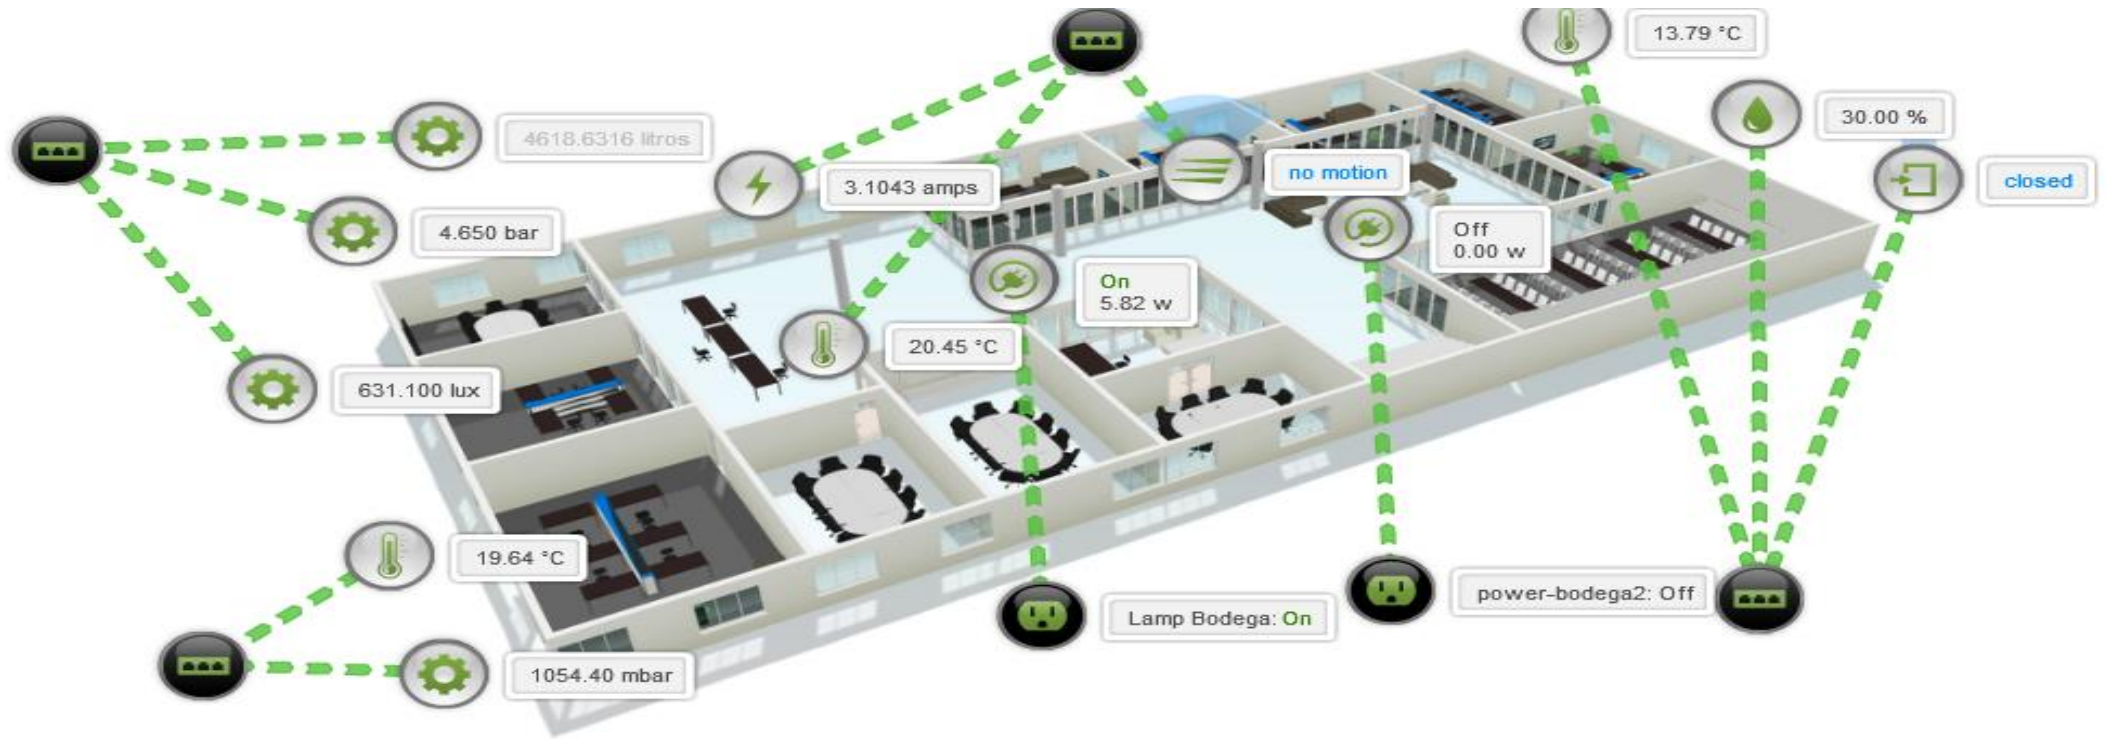

# Smart cities, offices, homes

With the evolution of technology in the market have many devices that allow us to obtain real-time sensor readings and store them.

# Sensor topology

Using standard ethernet wifi is offered the possibility of centralizing the management, control and storage of these systems, regardless of location.

# Remote Access & cloud storage

Remote access and remote cloud storage systems broaden the possibilities of these systems

# Compare, report or track results

Whatever your need, you can obtain graphical results of monitoring and control systems